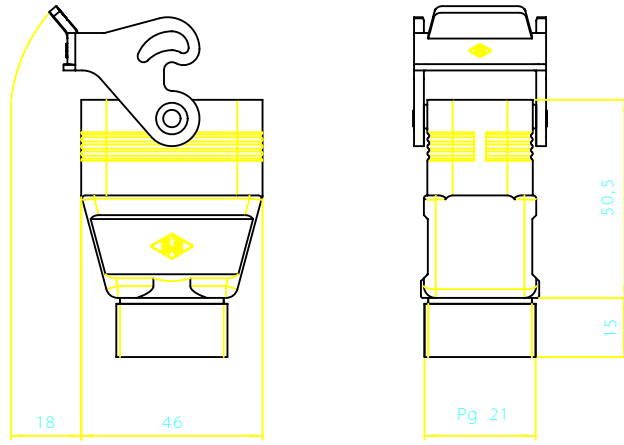

Diritti riservati | All rights reserved

Date	16/03/09	CQS 08 VG	Scale
Sign	N. Visentin	EMC plastic hood top entry PG 21 with cover	1:1